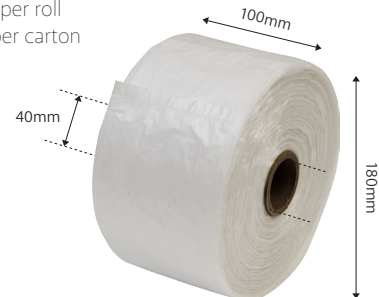

Produce Bags

Castaway® narrow-width star sealed produce bags are designed to hold a large quantity of fruit, vegetables, and other produce. The slimmer profile of the roll provides additional space to put the focus back on your produce and not on the roll.

* Easily identifiable sleeves and cartons

- * Specially formulated, perforated bags for easy opening & loading
- * Large gusseted size offers greater volume capacity reducing the number of bags required
- * Suitable for packaging fruit, vegetables, nuts and other produce items
- * Made from high density polyethylene

PRF0063

See the full Castaway® range available at www.castawayfoodpackaging.com.au

Please turn over the page →

Produce Bags

Small Produce Bags Flat Seal

380 x 250mm

CA-PR1
1.8kg per roll
6 rolls per carton

Large Produce Bags Flat Seal

445 x 300mm

CA-PR2
1.8kg per roll
6 rolls per carton

Small Produce Bags, Gusseted Flat Seal

455 x 225 + 100mm

CA-PR3
1.8kg per roll
6 rolls per carton

Large Produce Bags Star Seal

510 x 390mm

CA-PR4
1.7kg per roll
6 rolls per carton